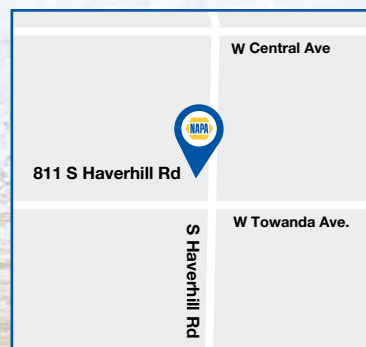

NAPA'S *gift* TO YOU

25% OFF

YOUR NEXT PURCHASE

Offer valid at

811 S Haverhill Rd, El Dorado, KS 67042 • (316) 452-2712

Offer valid at participating NAPA AUTO PARTS Stores. Retail customers only. Limit 1 coupon per household. Coupon can not be redeemed for cash. Must present coupon at time of purchase. Not good in conjunction with other coupons or sale-priced offers. Offer valid December 1-31, 2018. For store use only. Store Personnel: Use Special Part Number 25OFF.

NAPA IS MORE THAN JUST AN AUTO PARTS STORE!

We carry heavy duty trucks, marine, and farming equipment parts.

811 S Haverhill Rd,
El Dorado, KS 67042
(316) 452-2712

Hours:

Mon - Fri : 8:00 am - 5:30 PM

Sat: 8:00 am - 2:30 PM